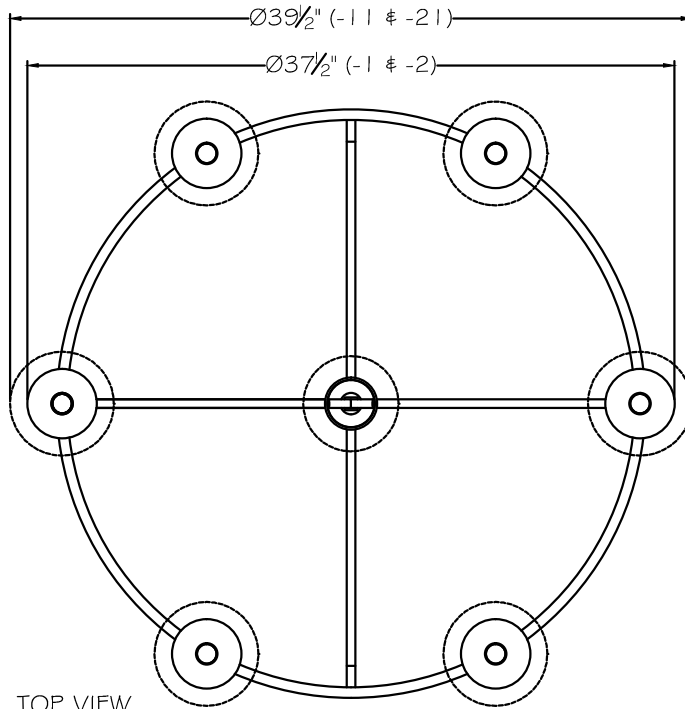

CUSTOMER REFERENCE DRAWING

TOP VIEW

FRONT VIEW

THUMBNAIL IMAGES OF STYLE OPTIONS:

-1ST BRONZE
-2ST WEATHERED IRON
-3ST SOFT GOLD

WITHOUT SHADES

-11ST BRONZE
-21ST WEATHERED IRON
-31ST SOFT GOLD

WITH SHADES