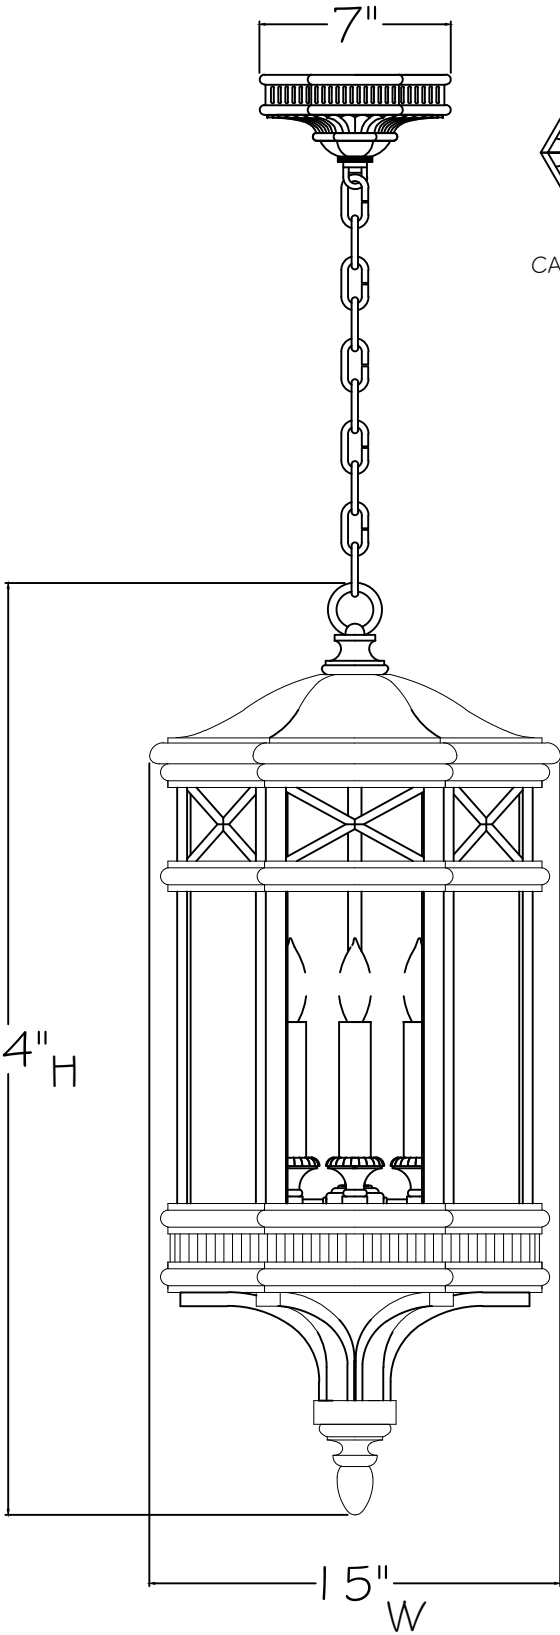

CUSTOMER REFERENCE DRAWING

CANOPY TOP VIEW

FITTURE TOP VIEW

FITTURE BOTTOM VIEW

MIN 40" / MAX 109"