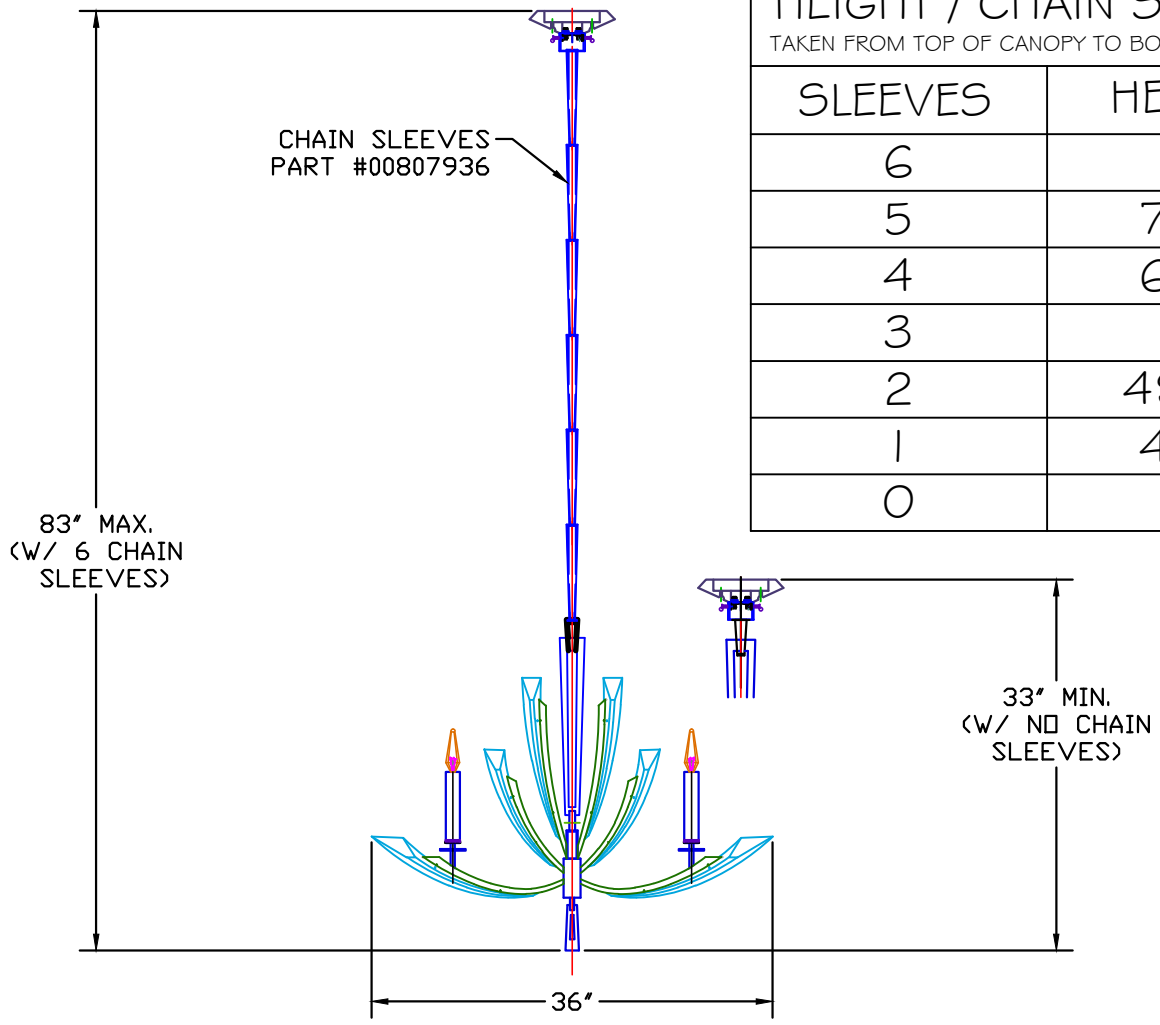

INSTRUCTION

HEIGHT / CHAIN SLEEVES
 TAKEN FROM TOP OF CANOPY TO BOTTOM OF FINIAL.

SLEEVES	HEIGHT
6	83
5	74.7
4	66.3
3	58
2	49.67
1	41.3
0	33

STYLE(S) #: 798040

This drawing, specifications and the product depicted are the exclusive property of Fine Art Handcrafted Lighting®. In compliance with US copyright and patent requirements, notice is hereby given that this document and the product depicted shall not be copied, altered or used in any manner without the expressed written consent of Fine Art Handcrafted Lighting®.