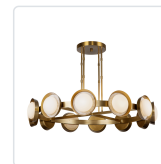

ALONSO CH320050-UNV

FIXTURE DIMENSIONS	D50-1/2" x H8-1/2"
LIGHT SOURCE	LED with DC Driver
WATTAGE	40W
TOTAL LUMENS	3200lm
DELIVERED LUMENS	1430lm*
VOLTAGE	120-277V
COLOR TEMPERATURE	3000K
CRI (RA)	90CRI
DIMMABLE	Yes, TRIAC/ELV Dimmer (Not Included)
GLASS DETAILS	Opal Glass
MATERIAL	Steel + Aluminum; Steel + Aluminum + Alabaster Detail;
SHADE DETAILS	Alabaster Shade; Steel Shade with Alabaster Detail;
ROD LENGTH	50" Max (12x12" + 4x6" + 4x4" + 16x1")
WIRE LENGTH	144"
MINIMUM HANG HEIGHT	12"
SLOPED CEILING ADAPTABLE	No
CEC TITLE 24 JA8	Yes, JA8-2022
ILLUMINATION DIRECTION	Omni-directional
LOCATION	Dry
CANOPY DIMENSIONS	D11-7/8" x H1-5/8"
PAINT FINISH	UB01; VB01;

[D - Diameter, L - Length, W - Width, H - Height, E - Extension]

AVAILABLE FINISHES:

CH320050UB-UNV
Urban Bronze

CH320050UBAR-UNV
Urban
Bronze/Alabaster

CH320050VB-UNV
Vintage Brass

CH320050VBAR-UNV
Vintage Brass/
Alabaster