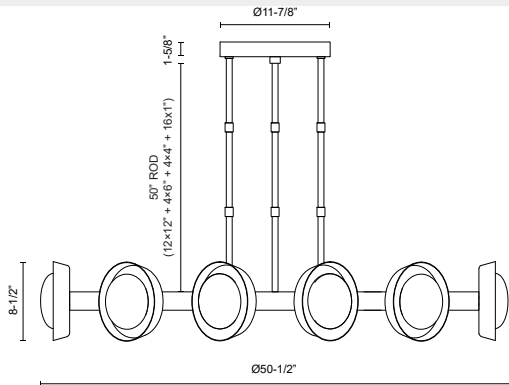

ALONSO CH320050-UNV

FIXTURE DIMENSIONS	D50-1/2" x H8-1/2"
LIGHT SOURCE	LED with DC Driver
WATTAGE	40W
TOTAL LUMENS	3200lm
DELIVERED LUMENS	1430lm*
VOLTAGE	120-277V
COLOR TEMPERATURE	3000K
CRI (RA)	90CRI
DIMMABLE	Yes, TRIAC/ELV Dimmer (Not Included)
GLASS DETAILS	Opal Glass
MATERIAL	Steel + Aluminum; Steel + Aluminum + Alabaster Detail;
SHADE DETAILS	Alabaster Shade; Steel Shade with Alabaster Detail;
ROD LENGTH	50" Max (12x12" + 4x6" + 4x4" + 16x1")
WIRE LENGTH	144"
MINIMUM HANG HEIGHT	12"
SLOPED CEILING ADAPTABLE	No
CEC TITLE 24 JA8	Yes, JA8-2022
ILLUMINATION DIRECTION	Omni-directional
LOCATION	Dry
CANOPY DIMENSIONS	D11-7/8" x H1-5/8"
PAINT FINISH	UB01; VB01;

[D - Diameter, L - Length, W - Width, H - Height, E - Extension]

AVAILABLE FINISHES:

CH320050UB-UNV
Urban Bronze

CH320050UBAR-UNV
Urban
Bronze/Alabaster

CH320050VB-UNV
Vintage Brass

CH320050VBAR-UNV
Vintage Brass/
Alabaster