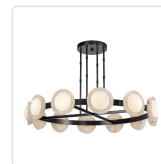

ALONSO CH320050-UNV

FIXTURE DIMENSIONS	D50-1/2" x H8-1/2"
LIGHT SOURCE	LED with DC Driver
WATTAGE	40W
TOTAL LUMENS	3200lm
DELIVERED LUMENS	1430lm*
VOLTAGE	120-277V
COLOR TEMPERATURE	3000K
CRI (RA)	90CRI
DIMMABLE	Yes, TRIAC/ELV Dimmer (Not Included)
GLASS DETAILS	Opal Glass
MATERIAL	Steel + Aluminum; Steel + Aluminum + Alabaster Detail;
SHADE DETAILS	Alabaster Shade; Steel Shade with Alabaster Detail;
ROD LENGTH	50" Max (12x12" + 4x6" + 4x4" + 16x1")
WIRE LENGTH	144"
MINIMUM HANG HEIGHT	12"
SLOPED CEILING ADAPTABLE	No
CEC TITLE 24 JA8	Yes, JA8-2022
ILLUMINATION DIRECTION	Omni-directional
LOCATION	Dry
CANOPY DIMENSIONS	D11-7/8" x H1-5/8"
PAINT FINISH	UB01; VB01;

[D - Diameter, L - Length, W - Width, H - Height, E - Extension]

AVAILABLE FINISHES:

CH320050UB-UNV
Urban Bronze

CH320050UBAR-UNV
Urban
Bronze/Alabaster

CH320050VB-UNV
Vintage Brass

CH320050VBAR-UNV
Vintage Brass/
Alabaster