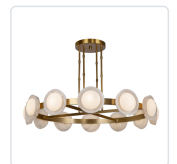

ALONSO CH320050-UNV

FIXTURE DIMENSIONS	D50-1/2" x H8-1/2"
LIGHT SOURCE	LED with DC Driver
WATTAGE	40W
TOTAL LUMENS	3200lm
DELIVERED LUMENS	1430lm*
VOLTAGE	120-277V
COLOR TEMPERATURE	3000K
CRI (RA)	90CRI
DIMMABLE	Yes, TRIAC/ELV Dimmer (Not Included)
GLASS DETAILS	Opal Glass
MATERIAL	Steel + Aluminum; Steel + Aluminum + Alabaster Detail;
SHADE DETAILS	Alabaster Shade; Steel Shade with Alabaster Detail;
ROD LENGTH	50" Max (12x12" + 4x6" + 4x4" + 16x1")
WIRE LENGTH	144"
MINIMUM HANG HEIGHT	12"
SLOPED CEILING ADAPTABLE	No
CEC TITLE 24 JA8	Yes, JA8-2022
ILLUMINATION DIRECTION	Omni-directional
LOCATION	Dry
CANOPY DIMENSIONS	D11-7/8" x H1-5/8"
PAINT FINISH	UB01; VB01;

[D - Diameter, L - Length, W - Width, H - Height, E - Extension]

AVAILABLE FINISHES:

CH320050UB-UNV
Urban Bronze

CH320050UBAR-UNV
Urban
Bronze/Alabaster

CH320050VB-UNV
Vintage Brass

CH320050VBAR-UNV
Vintage Brass/
Alabaster