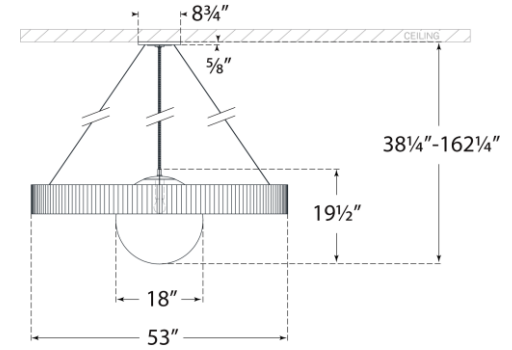

## Arena 53" Ring and Globe Chandelier

Item # WS 5002BZ/WHT-WG

Designer: Windsor Smith

O/A Height: 38.25" - 282"

Fixture Height: 19.5"

Width: 53"

Canopy: 8.75" Round

Finishes: BZ, HAB, PN

Trim Options: NO, WHT

Socket: E26 Keyless

Wattage: 15 LED A19

Weight: 31 Pounds

Note: UL Only | Height Not Adjustable After Installation

Front View

Top View