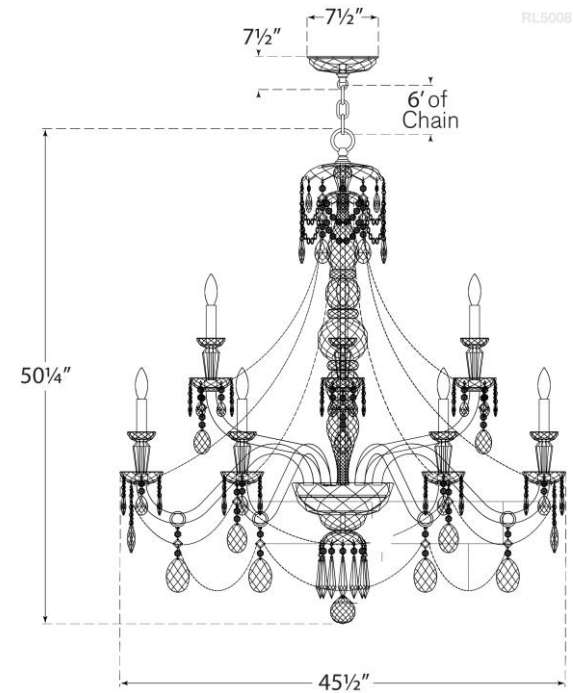

TEAR SHEET

Daniela Two-Tier Chandelier

Item # RL 5008CG

Designer: Ralph Lauren

Height: 50.25"

Width: 45.5"

Canopy: 7.5" Round

Finishes: CG

Socket: 12 - E12 Candelabra

Wattage: 12 - 40 B11

Weight: 94 Pounds

RL5008