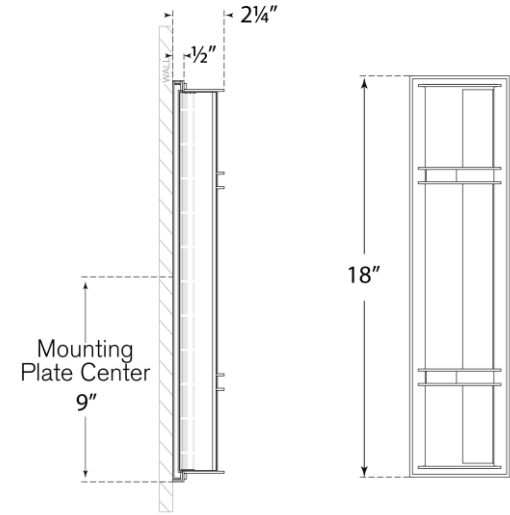

TEAR SHEET

Strever 18" Shielded Sconce

Item # RL 2767PN-WG

Designer: Ralph Lauren

Height: 18"

Width: 4.5"

Extension: 2.25"

Backplate: 4.5" x 18" Rectangle

Finishes: BZ, NB, PN

Glass Options: WG

Lightsource: Dedicated LED

Wattage: 18w (2100lm)

Weight: 7 Pounds

Top View

Side View

Front View