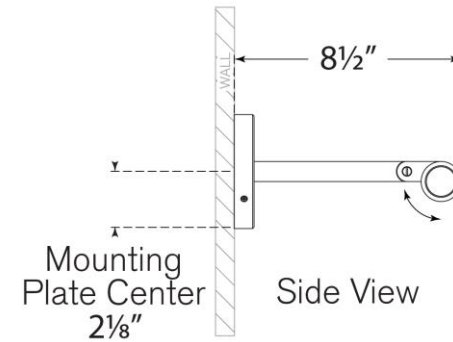

TEAR SHEET

Barrett 24" Picture Light

Item # RL 2724PN

Designer: Ralph Lauren

Height: 4.25"

Width: 24"

Extension: 8.5"

Backplate: 4.25" round

Finishes: NB, PN

Lightsource: Dedicated LED

Wattage: 20w (1750lm)

Weight: 5 Pounds

Note: Requires Smaller Outlet Box

Front View

Side View