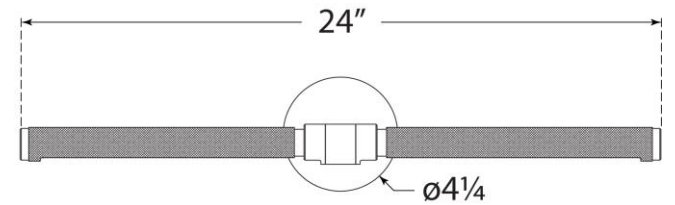

TEAR SHEET

Barrett 24" Picture Light

Item # RL 2724PN

Designer: Ralph Lauren

Height: 4.25"

Width: 24"

Extension: 8.5"

Backplate: 4.25" round

Finishes: NB, PN

Lightsource: Dedicated LED

Wattage: 20w (1750lm)

Weight: 5 Pounds

Note: Requires Smaller Outlet Box

Front View

Side View