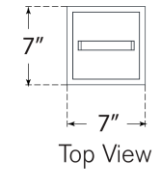

TEAR SHEET

Northport Floor Lantern

Item # RL 1560NB/TK-WG

Designer: Ralph Lauren

Height: 35.5"

Width: 7"

Base: 6.25" Square

Finishes: BZ/TK, NB/TK, PN/TK

Glass Options: WG

Lightsource: Dedicated LED

Wattage: 40w (3200lm)

Weight: 22 Pounds

Top View

Side View

Front View