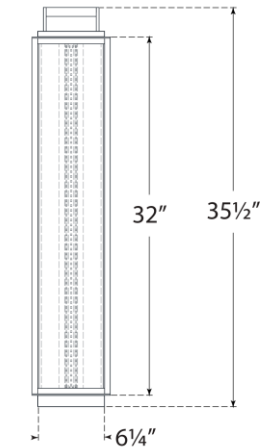

TEAR SHEET

Northport Floor Lantern

Item # RL 1560NB/TK-WG

Designer: Ralph Lauren

Height: 35.5"

Width: 7"

Base: 6.25" Square

Finishes: BZ/TK, NB/TK, PN/TK

Glass Options: WG

Lightsource: Dedicated LED

Wattage: 40w (3200lm)

Weight: 22 Pounds

Top View

Side View

Front View