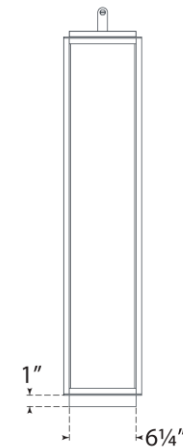

TEAR SHEET

Northport Floor Lantern

Item # RL 1560NB/TK-WG

Designer: Ralph Lauren

Height: 35.5"

Width: 7"

Base: 6.25" Square

Finishes: BZ/TK, NB/TK, PN/TK

Glass Options: WG

Lightsource: Dedicated LED

Wattage: 40w (3200lm)

Weight: 22 Pounds

Top View

Side View

Front View