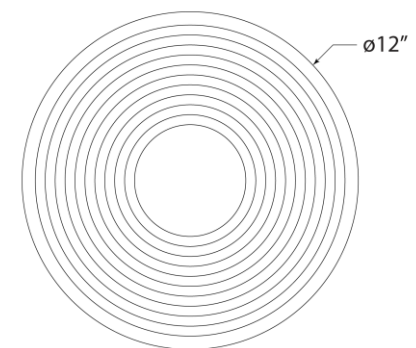

TEAR SHEET

Otto Medium Flush Mount

Item # KW 4902BZ-ALB

Designer: Kelly Wearstler

Height: 5"

Width: 12"

Canopy: 11.25" Round

Finishes: AB, BZ, PN

Glass Options: ALB

Lightsource: Dedicated LED

Wattage: 30w (2400lm)

Weight: 17 Pounds

Note: Alabaster is a Natural Stone | Variations in Color and Texture are Expected

Side View

Bottom View