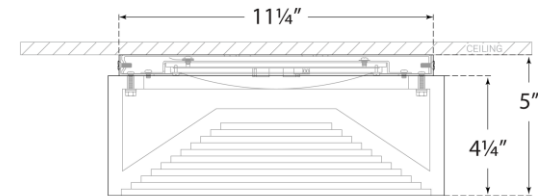

TEAR SHEET

Otto Medium Flush Mount

Item # KW 4902BZ-ALB

Designer: Kelly Wearstler

Height: 5"

Width: 12"

Canopy: 11.25" Round

Finishes: AB, BZ, PN

Glass Options: ALB

Lightsource: Dedicated LED

Wattage: 30w (2400lm)

Weight: 17 Pounds

Note: Alabaster is a Natural Stone | Variations in Color and Texture are Expected

Side View

Bottom View