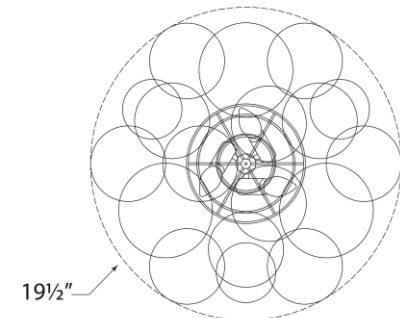

TEAR SHEET

Talia 20" Flush Mount

Item # JN 4112G/CG

Designer: Julie Neill

Height: 11"

Width: 19.5"

Canopy: 6" Round

Finishes: BSL/CG, G/CG, PW/CG

Socket: 3 - E12 Candelabra

Wattage: 3 - 6.5 LED B11

Weight: 8 Pounds

Note: Assembly Required

Front View

Bottom View