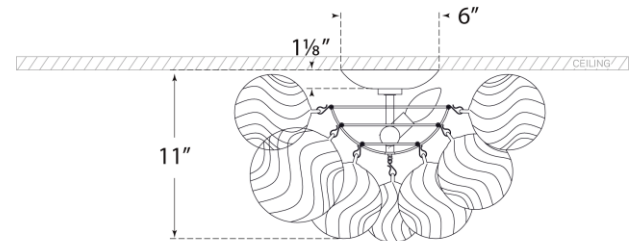

TEAR SHEET

Talia 20" Flush Mount

Item # JN 4112G/CG

Designer: Julie Neill

Height: 11"

Width: 19.5"

Canopy: 6" Round

Finishes: BSL/CG, G/CG, PW/CG

Socket: 3 - E12 Candelabra

Wattage: 3 - 6.5 LED B11

Weight: 8 Pounds

Note: Assembly Required

Front View

Bottom View