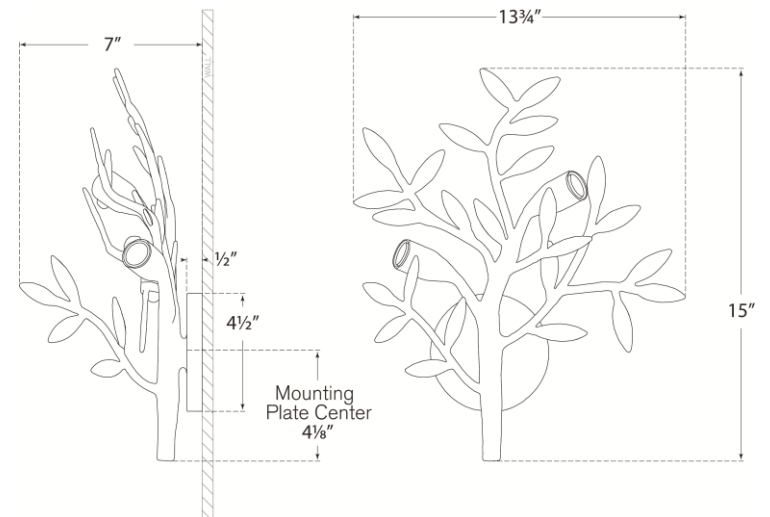

TEAR SHEET

Mandeville Sconce

Item # JN 2070AGL

Designer: Julie Neill

Height: 15"

Width: 13.75"

Extension: 7"

Backplate: 4.5" Round

Finishes: AGL, PW

Socket: 2 - E12 Candelabra

Wattage: 2 - 60 G16.5

Weight: 3 Pounds

Side View

Front View