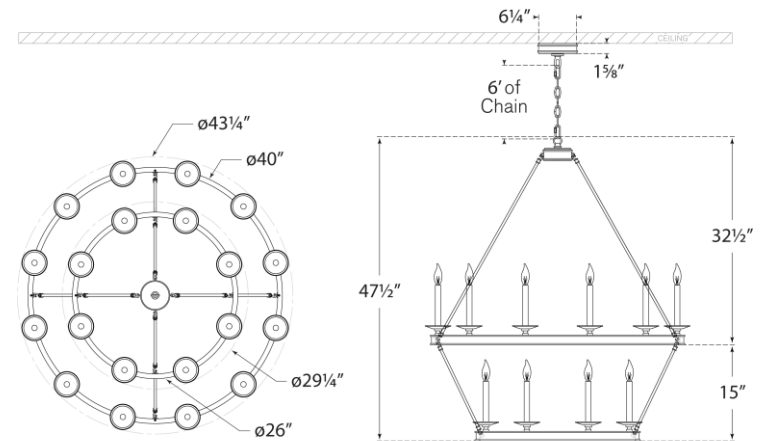

TEAR SHEET

Launceton Large Two Tiered Chandelier

Item # CHC 1607PN

Designer: Chapman & Myers

Height: 47.5"

Width: 43.25"

Canopy: 6" Round

Finishes: AB, BZ, PN

Socket: 20 - E12 Candelabra

Wattage: 20 - 40 C11

Weight: 43 Pounds

Top View

Front View