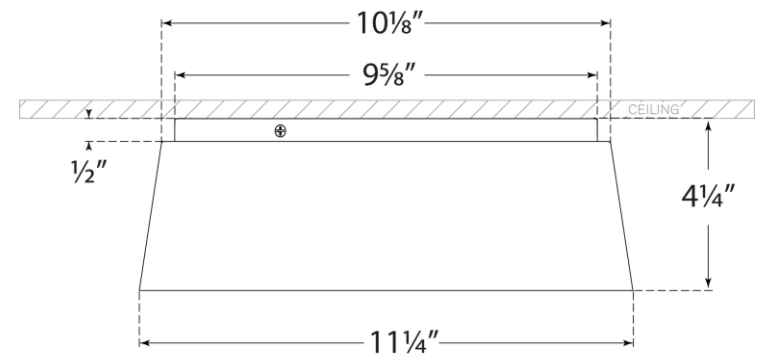

TEAR SHEET

Halo Small Flush Mount

Item # BBL 4094WHT

Designer: Barbara Barry

Height: 4.25"

Width: 11.25"

Canopy: 10" Round

Finishes: BLK, BSL, G, WHT

Lightsource: Dedicated LED

Wattage: 27w (2200lm)

Weight: 4 Pounds

Side View