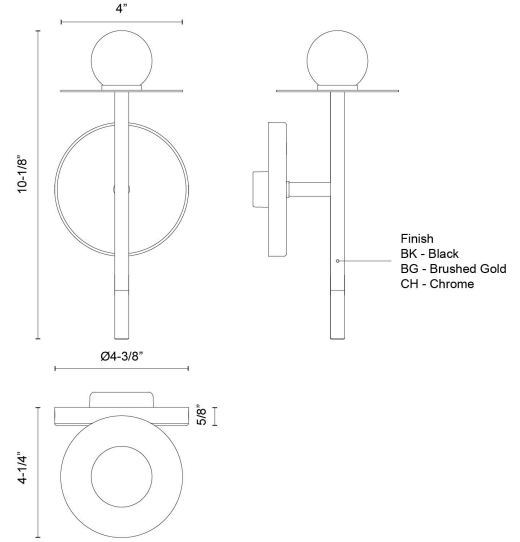

Elixir 4-in Wall Sconce

Model	Color Temperature	Wattage	Voltage	Total Lumens	Delivered Lumens	Dimmer Support (Optional, Not Included)
WS15504-UNV WS15504-BG-UNV WS15504-BK-UNV WS15504-CH-UNV	3000K	6W	120-277V	455lm	215lm* (BG) 195lm* (BK) 235lm* (CH)	TRIAC/ELV

SPECIFICATION DETAILS

Fixture Dimensions	W4" x H10-1/8" x E4-1/4"
Canopy Dimensions	D4-3/8" x E5/8"
Location	Dry
Dimming Range	100% - 10%
Glass Details	Opal Glass
Illumination Direction	Omni-directional
Light Source/Life	LED (50,000 hours) 90CRI
Material	Steel, Glass
Mounting Direction	Wall Mount up or down
Height from Center	5-1/4"
Shade Details	Steel Shade
Compliance	ETL Certified: Yes CEC Title 24: Yes