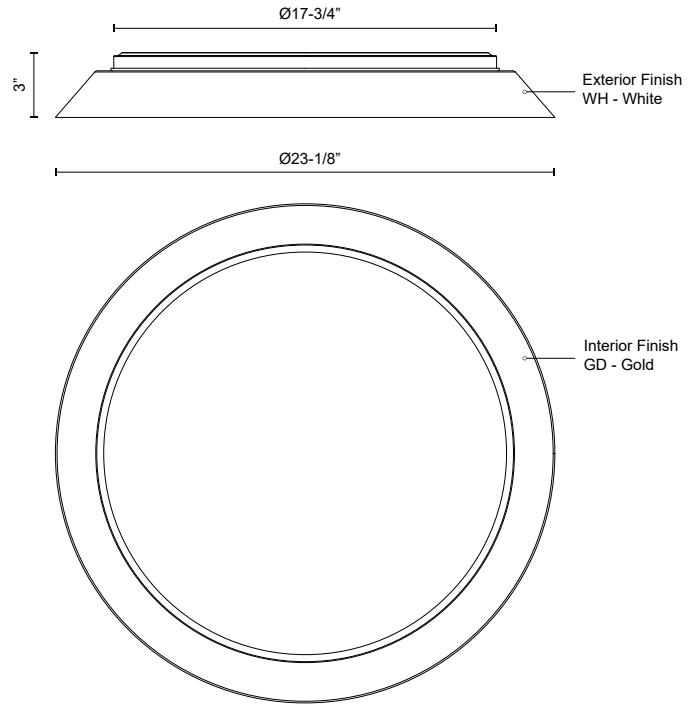

JASPER
FM43423
 FLUSH MOUNT

PROJECT

FM43423-WH/GD
 White/Gold

DESCRIPTION

Designed to be decorative in any space, the oversized metallic frames, available in white and gold, add artistic flair to its sleek design

SPECIFICATION DETAILS

Fixture Dimensions	D23-1/8" x H3"
Light Source	AC LED Module
Wattage	45W
Total Lumens	3565lm
Delivered Lumens	2555lm
Voltage	120V
Color Temperature	3000K
CRI (Ra)	90CRI
Optional Color Temps	2700K - 5000K Available, Minimum Order Quantities Apply
LED Rated Life	50,000 hours
Dimming	100% - 10%, ELV Dimmer (Not Included)
Diffuser Details	Frosted acrylic diffuser
Location	Dry
Mounting Style	All Orientation; Ceiling and Wall;
CEC Title 24 JA8	Yes, JA8-2022
Energy Star Certified	Energy Star Compliant
Paint Finish	GD01; WH01;