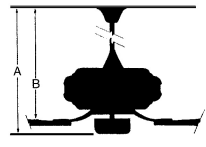

## MEASUREMENTS

Blade Finish:	Reversible Blades: <b>No</b>		
Blade Material: <b>ABS</b>	Slope: <b>Yes</b>		
Blade Sweep: <b>56"</b>	No. of Blades: <b>3</b>	Blade Pitch: <b>21 DEGREES</b>	Hanging Weight: <b>13.49</b>
Downrod 1: <b>6</b>	Downrod 1 Outside Dia: <b>.75</b>	Downrod 2: <b>80 INCH</b>	Downrod 2 Outside Dia:
Ceiling to Lowest Point: (Dim A) <b>16.5</b>	Ceiling to Blade (Dim B) <b>15.5</b>	Lead Wire: <b>80 INCH</b>	Motor Size: <b>DC 123x30mm</b>