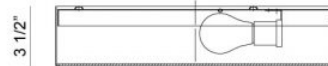

Ø16 1/2"

3 1/2"

M12703WH

SPECIFICATION SHEET

Finish	White
Dimension	Ø16 1/2" x 3 1/2"H
Lamping	3 x 60W Medium Base-E26 120V
Location	Dry
Warranty	1 year fixture warranty