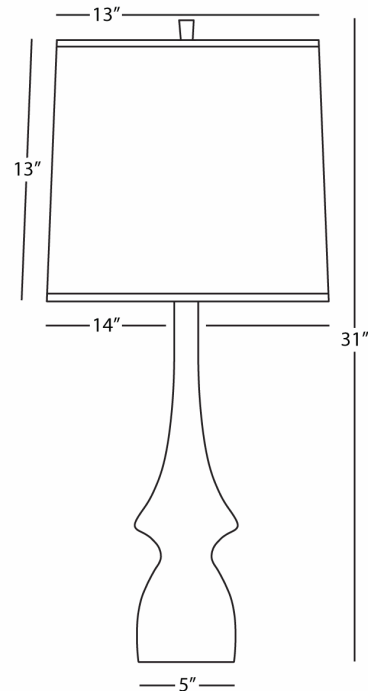

JASMINE

SU210

Table Lamp

1 - 150W Max.

Bulb Type: A

Switch: Hi-Lo Dimming

Sunset Glazed Ceramic

Oyster Linen Shade

See Jasmine Table for Color Options

** Available for Quick SHIP **