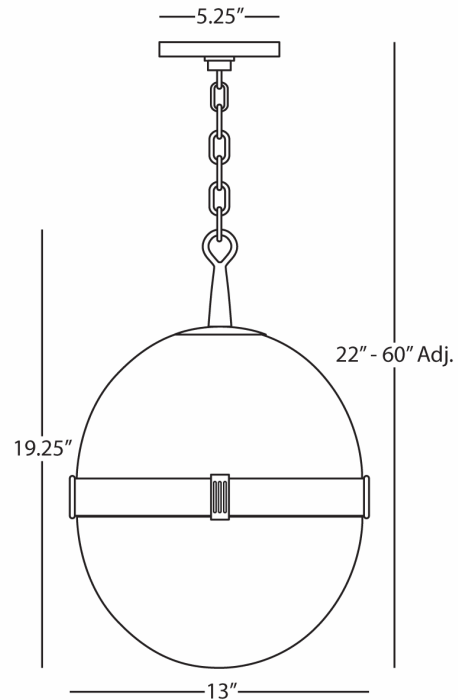

BRIGHTON

S3393

Ball Pendant

1-100W Max.

Bulb Type: A

Direct Wire

Polished Nickel Finish

Clear Halophane Glass Shade

Susp. Hardware: 3ft of Chain

FINISH OPTION:

3393 - Modern Brass

**** Available for Quick SHIP ****