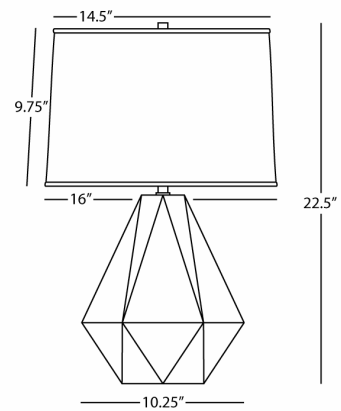

DELTA

0B930

Table Lamp

1-150W Max.

Bulb Type: A

Switch: 3-Way

Steel Blue Glazed Ceramic

Polished Nickel Accents

Oyster Linen Shade

See Delta/ Mason Table for Color Options

** Available for Quick SHIP **