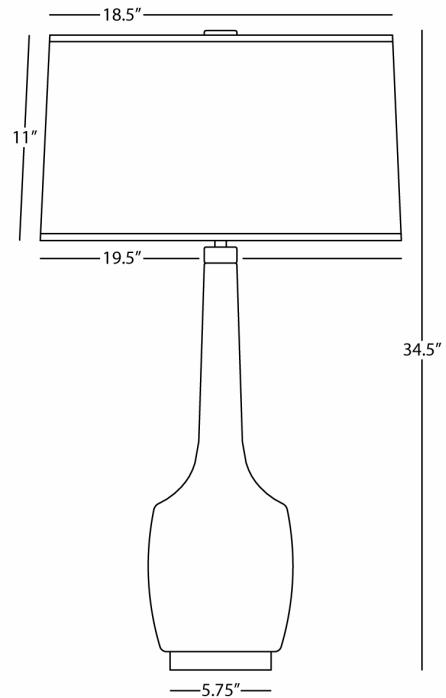

DELILAH

BT701

Table Lamp

1-150W Max.

Bulb Type: A

Switch: Hi-Lo Dimming

Antique Brass Finish

Butter Glazed Ceramic

Oyster Linen Shade w/ Self-Fabric

Top and Bottom Diffuser

See Audrey/ Delilah Table for Color Options

** Available for Quick SHIP **