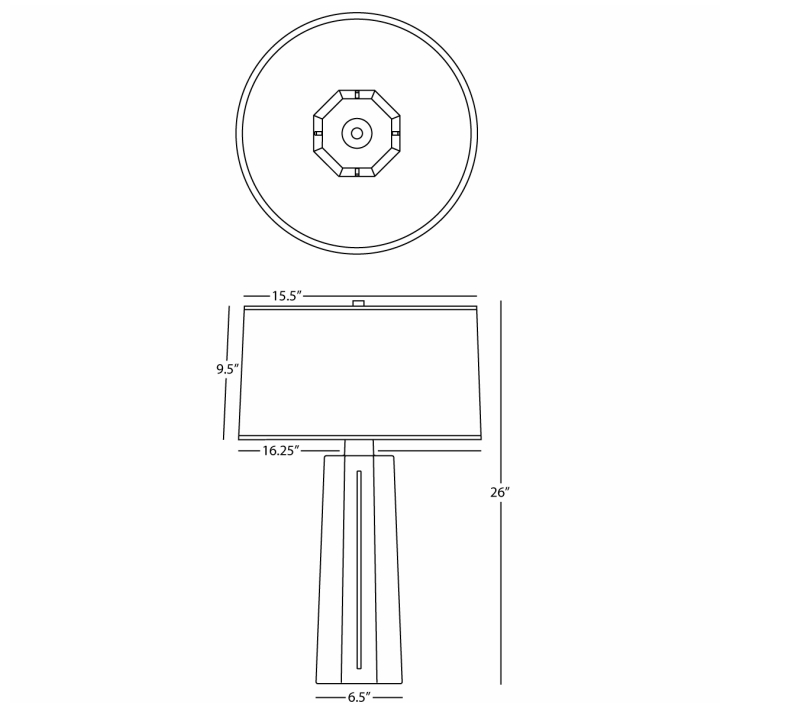

MASON

965

Table Lamp

1-150W Max.

Bulb Type: A

Switch: 3-Way

Apple Glazed Ceramic

Polished Nickel Accents

Oyster Linen Shade

See Delta/ Mason Table for Color Options

** Available for Quick SHIP **