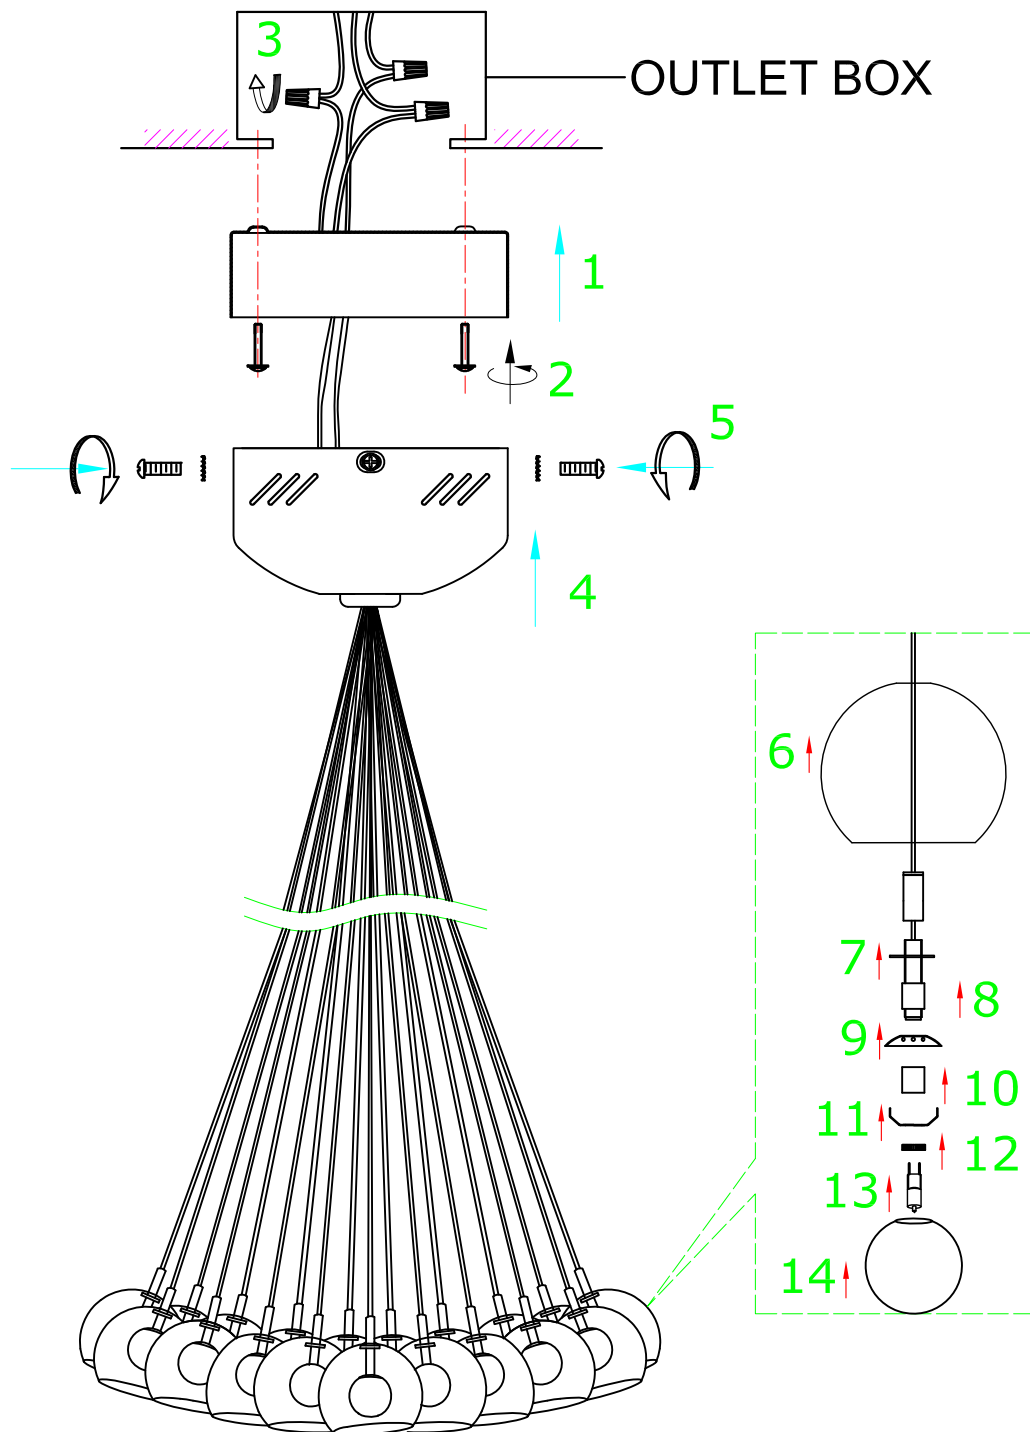

INSTALLATION INSTRUCTION

Item No.:86620SN

FEATURE

- 120V~ 60HZ
- Lamp Type: G4 19×MAX 10W 12V~
The lamp is for indoor use only