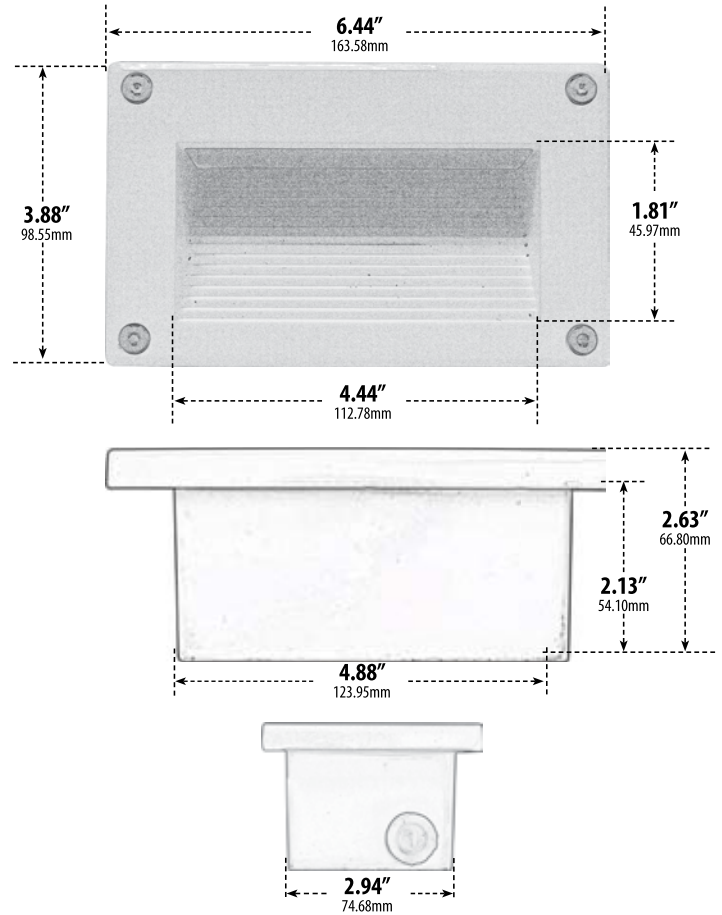

LV655

RECESSED BRICK, STEP AND WALL LIGHT

- ▶ **Material:** Powder Coated Cast Aluminum
- ▶ **Lens:** Clear, Heat Resistant, Tempered Glass
- ▶ **Lamp:** JC Bi-Pin Base (35W Maximum)

MODEL NUMBER	LAMP TYPE	ILLUMINANT TYPE	WATTS (W)	VOLTS (V)	LAMP(S) INCLUDED?
LV655	JC	HALOGEN	20	12	YES
LV-LED655	LED BOARD	18 LEDs	1.8	12	YES

- ▶ **Available Color:** Black, Bronze, White, Verde Green, Electroplated Antique Copper
- ▶ **Connector Available:** P-CN01 (sold separately)
- ▶ **Replacement Cover Plate:** P-CVR-LV655 (sold separately)
- ▶ **ETL Approved**

Overall Dimensions:
3.88"H x 6.44"W x 2.63"D

Weight: 1.0 lbs
Box Dimensions: 6.50"H x 4.00"W x 3.00"D
Lamp Included

DABMAR
LIGHTING

DABMAR LIGHTING INCORPORATED

2140 Eastman Ave . Oxnard, CA 93030 . 805.604.9090 . f: 805.604.9050 . www.dabmar.com