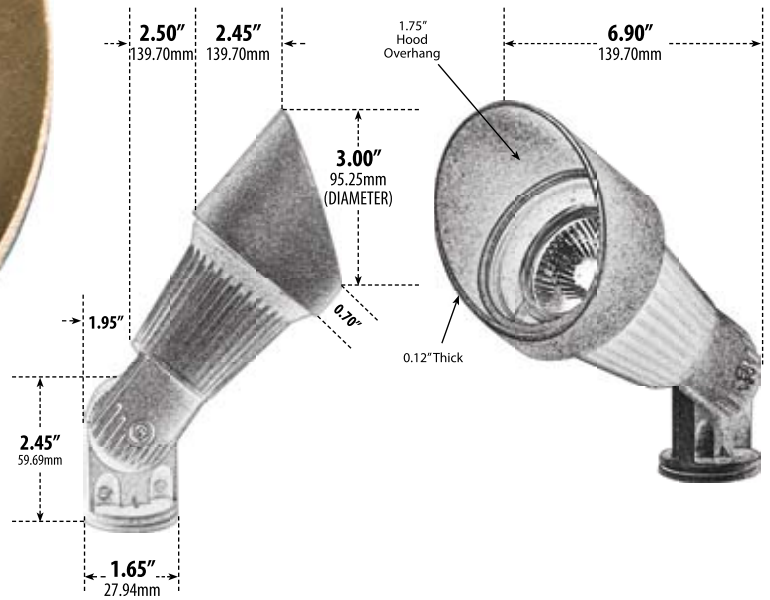

LV26

DIRECTIONAL SPOT LIGHT WITH HOOD

- ▶ **Material:** Brass
- ▶ **Lens:** Clear, Heat Resistant, Tempered Glass
- ▶ **Lamp:** MR16 Bi-Pin Base (50W Maximum)

MODEL NUMBER	LAMP TYPE	ILLUMINANT TYPE	WATTS (W)	VOLTS (V)	LAMP(S) INCLUDED?
LV26	MR16	HALOGEN	20	12	YES
LV-LED26	MR16-LED	3 LEDs	3	12	YES

Pre-wired with UL Listed Direct Burial Wire/Cable

- ▶ **Adjustable Knuckle with 1/2" NPT**
- ▶ **Connector Available:** P-CN01 (sold separately)
- ▶ **Solid Brass Spike Included**
- ▶ **Available Finish:** Natural Brass
- ▶ **ETL Approved**

Overall Dimensions:
5.00"H x 3.00"W x 7.00"D

Maximum Height: 8.00"
Minimum Height: 4.00"
Maximum Depth: 7.00"
Minimum Depth: 3.00"

Weight: 2.00
Approximate Wire Length: 20"
Box Dimensions:
8.25"H x 3.38"W x 3.00"D