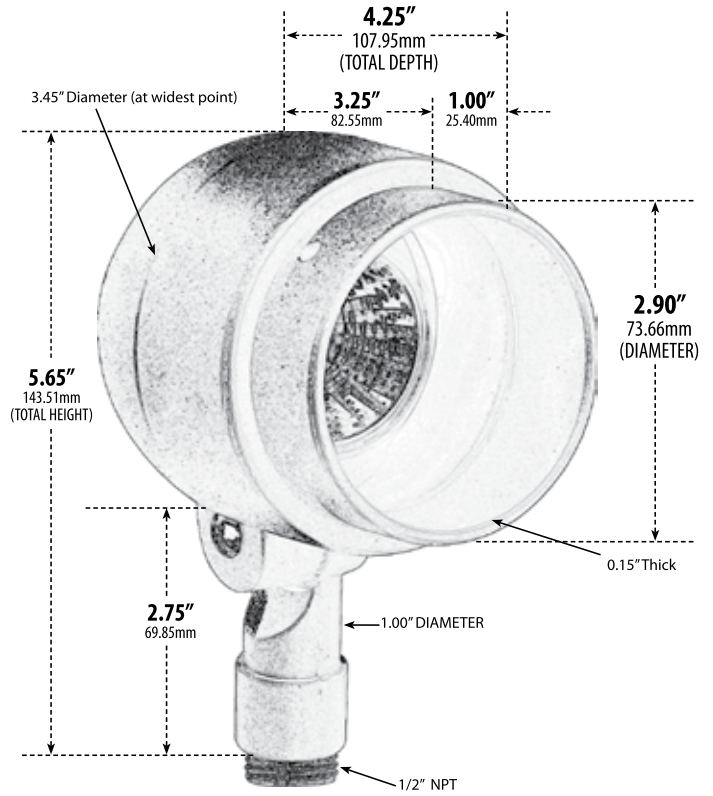

LV201

DIRECTIONAL SPOT LIGHT

- ▶ **Material:** Powder Coated Cast Aluminum
- ▶ **Lens:** Clear, Heat Resistant, Tempered Glass
- ▶ **Lamp:** MR16 Bi-Pin Base (75W Maximum)

| MODEL NUMBER | LAMP TYPE | ILLUMINANT TYPE | WATTS (W) | VOLTS (V) | LAMP(S) INCLUDED? |
|--------------|-----------|-----------------|-----------|-----------|-------------------|
| LV201 | MR16 | HALOGEN | 20 | 12 | YES |
| LV-LED201 | MR16-LED | 3 LEDs | 3 | 12 | YES |

Pre-wired with UL Listed Direct Burial Wire/Cable

- ▶ **Adjustable Knuckle with 1/2" NPT**
- ▶ **Ground Spike Included for Installation**
- ▶ **Connector Available:** P-CN01 (sold separately)
- ▶ **Available Finish:** Black, Bronze, Verde Green
- ▶ **ETL Approved**

Overall Dimensions:
5.75"H x 3.07"W x 5.50"D

Maximum Height: 7.00"
Minimum Height: 5.75"
Width: 3.45"
Maximum Depth: 5.50"
Minimum Depth: 4.50"

Weight: 1.20 lbs
Approximate Wire Length: 7.00"
Box Dimensions:
4.69"H x 4.04"W x 4.00"D