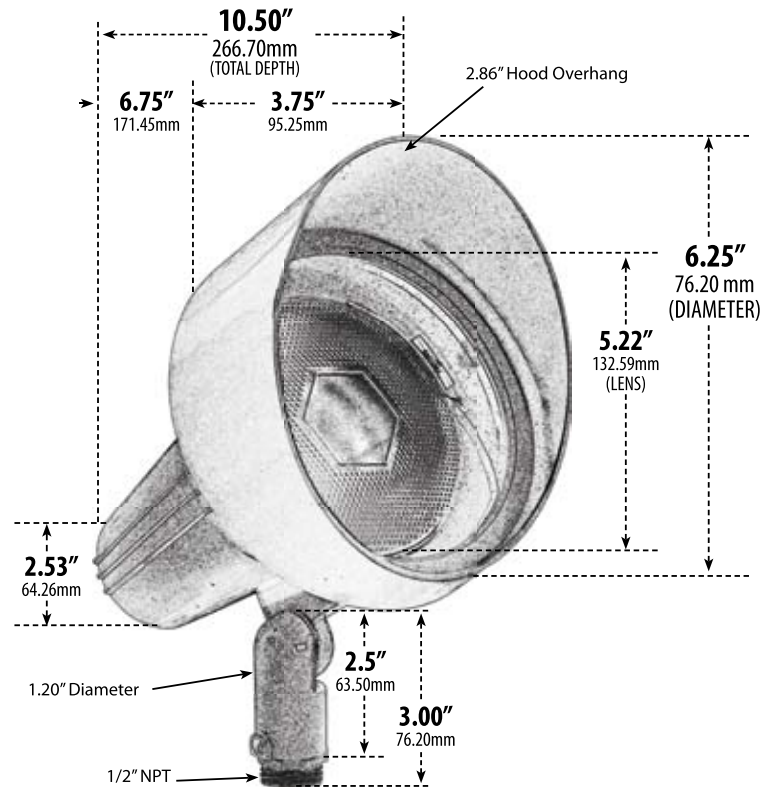

DPR40-HOOD

DIRECTIONAL SPOT LIGHT WITH HOOD

- ▶ **Material:** Powder Coated Cast Aluminum
- ▶ **Lens:** Clear, Heat Resistant, Tempered Glass
- ▶ **Lamp:** PAR38 (90W Maximum)

MODEL NUMBER	LAMP TYPE	ILLUMINANT TYPE	WATTS (W)	VOLTS (V)	LAMP(S) INCLUDED?
DPR40-HOOD	PAR38	INCANDESCENT	90	120	NO
DPR-LED40-HOOD	PAR38-LED	12 LEDs	12	120	YES

- ▶ **Adjustable Knuckle with 1/2" NPT**
- ▶ **Ground Spike Available:** LV-S6 (sold separately)
- ▶ **Available Color:** Black, Bronze, Green, Verde Green
- ▶ **ETL Approved**

Overall Dimensions:
9.50"H x 6.25"W x 10.50"D

Maximum Height: 10.00"
Minimum Height: 9.00"
Width: 6.25"
Maximum Depth: 10.50"
Minimum Depth: 7.50"

Weight: 2.40 lbs
Approximate Wire Length: 9"
Box Dimensions: 8.0"H x 6.50"W x 6.50"D

DABMAR
LIGHTING

DABMAR LIGHTING INCORPORATED