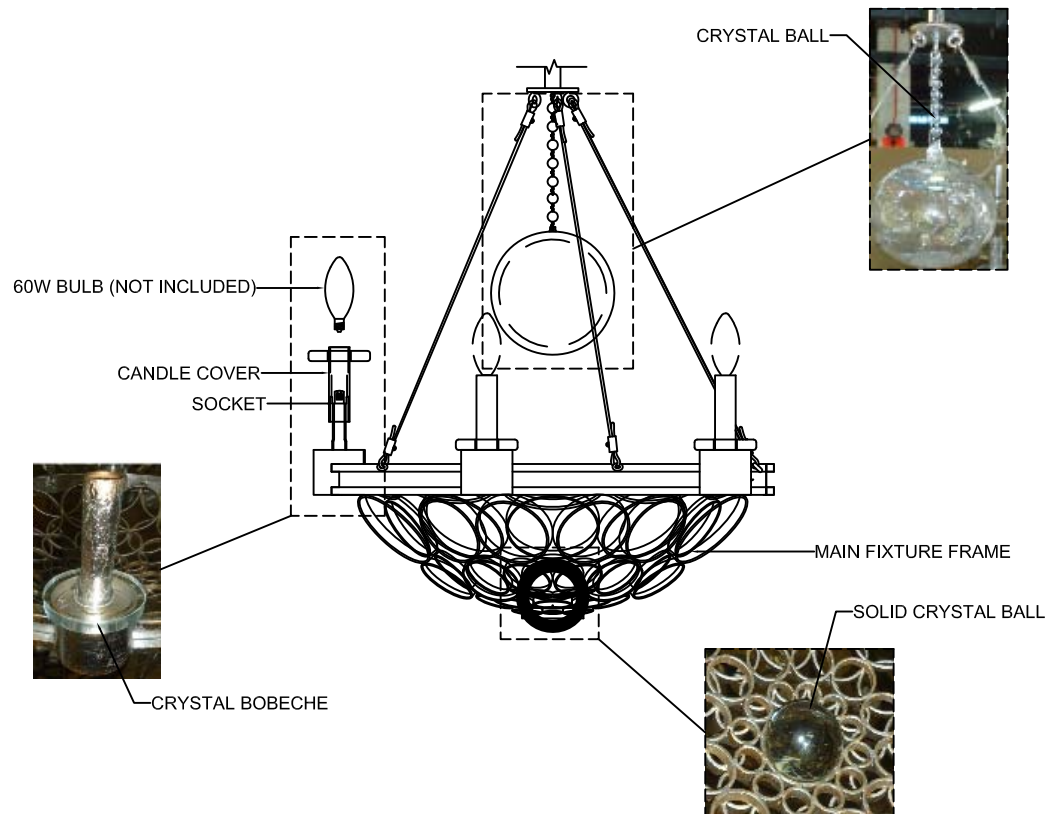

KALCO.
Handcrafted Since 1980

ASSEMBLY & INSTALLATION INSTRUCTIONS

MODEL: 501770
LOVELAND 6 LIGHT PENDANT

FRAME/COMPONENTS ASSEMBLY

STEP 8: Insert the crystal bobèche in the socket as shown.

STEP 9: Insert candle cover to the socket. Install bulb, do not use bulbs that exceeds 60W.

STEP 10: Attach the crystal ball to the hook of main fixture as shown.

STEP 11: Attach the solid crystal ball to the bottom hole of main fixture frame as shown.