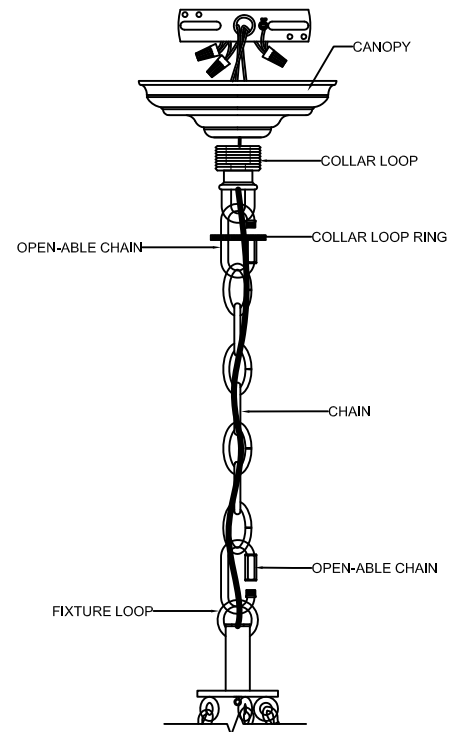

KALCO.
Handcrafted Since 1980

ASSEMBLY & INSTALLATION INSTRUCTIONS

MODEL: 501770
LOVELAND 6 LIGHT PENDANT

ELECTRICAL / MOUNTING INSTALLATION

STEP 1: Attach mounting plate to outlet box with the (2) 8/32"x 3/4" screws. Fasten Nipple into mounting plate so that they extend away from the ceiling when the mounting plate is installed. Lock in place using the hex nut and washer provided.

STEP 2: Determine fixture height. Make adjustment if needed. Attach chain to the fixture loop using open-able chain.

STEP 3: Attach open-able chain to the collar loop.

STEP 4: Lace wires through the chain links (every other link).

STEP 5: Refer to wiring diagram. With wire carefully threaded thru canopy, connect the black supply wire to the smooth fixture wire with wire connector, connect the white supply wire to the ribbed fixture wire with wire connector. Connect ground wire from fixture with supply ground wire.

STEP 6: Carefully tuck all wires into outlet box ensuring that there are no wires pinched between the canopy and ceiling.

STEP 7: Lock in place using the collar loop ring provided.

FOR LIGHTING MAINTENANCE:

- Regular cleaning of fixture with proper and gentle care using a soft duster, soft lint-free or damp cloth is recommended.
- Refrain from using harsh cleaning liquids that may cause chemical reaction on the hand painted finishes.
- Always refer to the Assembly Instruction before removing any components.
- HANDLE WITH CARE.