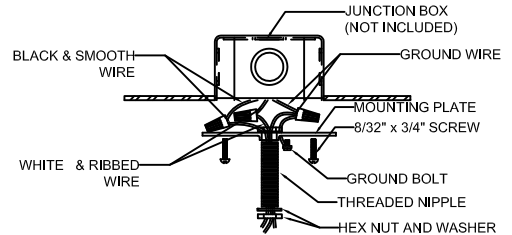

KALCO.
Handcrafted Since 1980

ASSEMBLY & INSTALLATION INSTRUCTIONS

MODEL: 501770
LOVELAND 6 LIGHT PENDANT

ELECTRICAL / MOUNTING INSTALLATION

STEP 1: Attach mounting plate to outlet box with the (2) 8/32"x 3/4" screws. Fasten Nipple into mounting plate so that they extend away from the ceiling when the mounting plate is installed. Lock in place using the hex nut and washer provided.

STEP 2: Determine fixture height. Make adjustment if needed. Attach chain to the fixture loop using open-able chain.

STEP 3: Attach open-able chain to the collar loop.

STEP 4: Lace wires through the chain links (every other link).

STEP 5: Refer to wiring diagram. With wire carefully threaded thru canopy, connect the black supply wire to the smooth fixture wire with wire connector, connect the white supply wire to the ribbed fixture wire with wire connector. Connect ground wire from fixture with supply ground wire.

STEP 6: Carefully tuck all wires into outlet box ensuring that there are no wires pinched between the canopy and ceiling.

STEP 7: Lock in place using the collar loop ring provided.

FOR LIGHTING MAINTENANCE:

- Regular cleaning of fixture with proper and gentle care using a soft duster, soft lint-free or damp cloth is recommended.
- Refrain from using harsh cleaning liquids that may cause chemical reaction on the hand painted finishes.
- Always refer to the Assembly Instruction before removing any components.
- HANDLE WITH CARE.